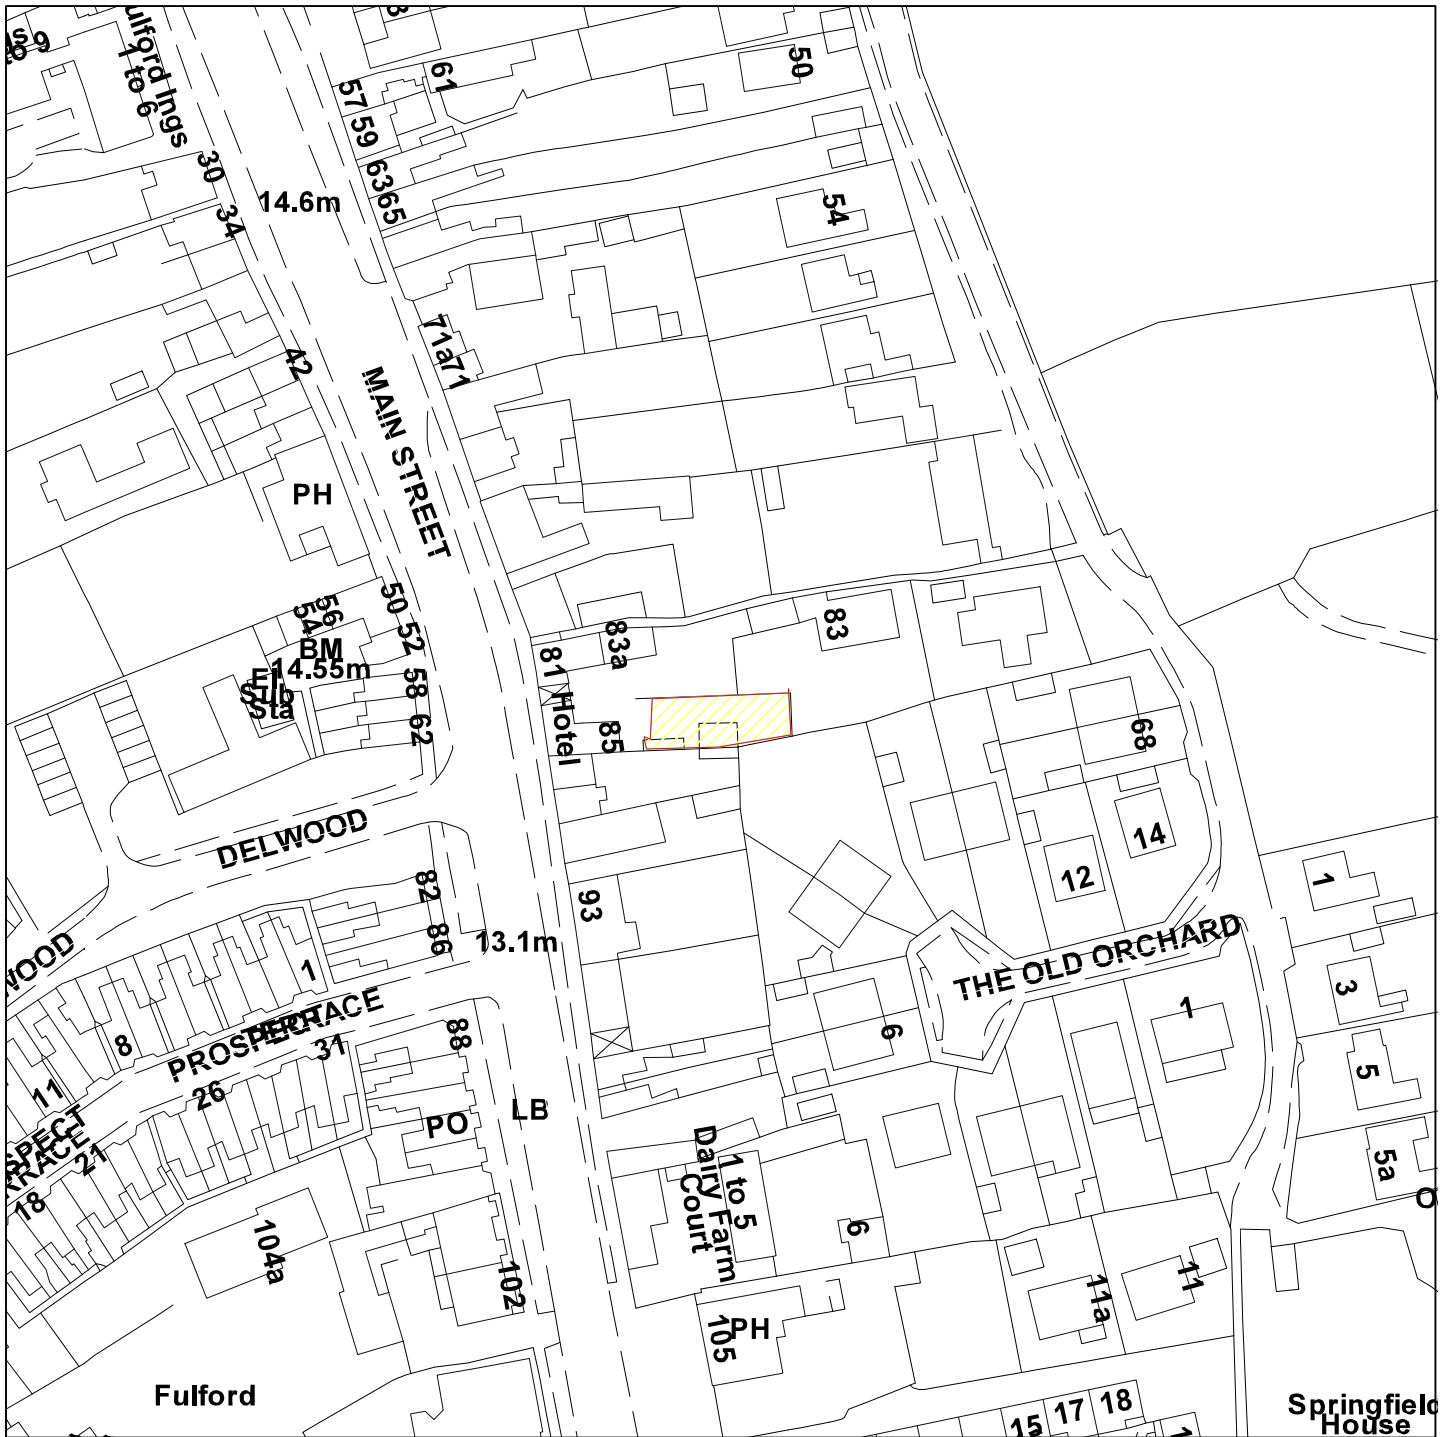

Rear of 85 Main Street, Fulford,

08/00190/FUL

GIS by ESRI (UK)

Scale : 1:1250

Reproduced from the Ordnance Survey map with the permission of the Controller of Her Majesty's Stationery Office © Crown Copyright 2000.

Unauthorised reproduction infringes Crown Copyright and may lead to prosecution or civil proceedings.

Produced using ESRI (UK)'s MapExplorer 2.0 - <http://www.esriuk.com>

Organisation	City of York Council
Department	City Strategy
Comments	Application site
Date	28 April 2008
SLA Number	Not set